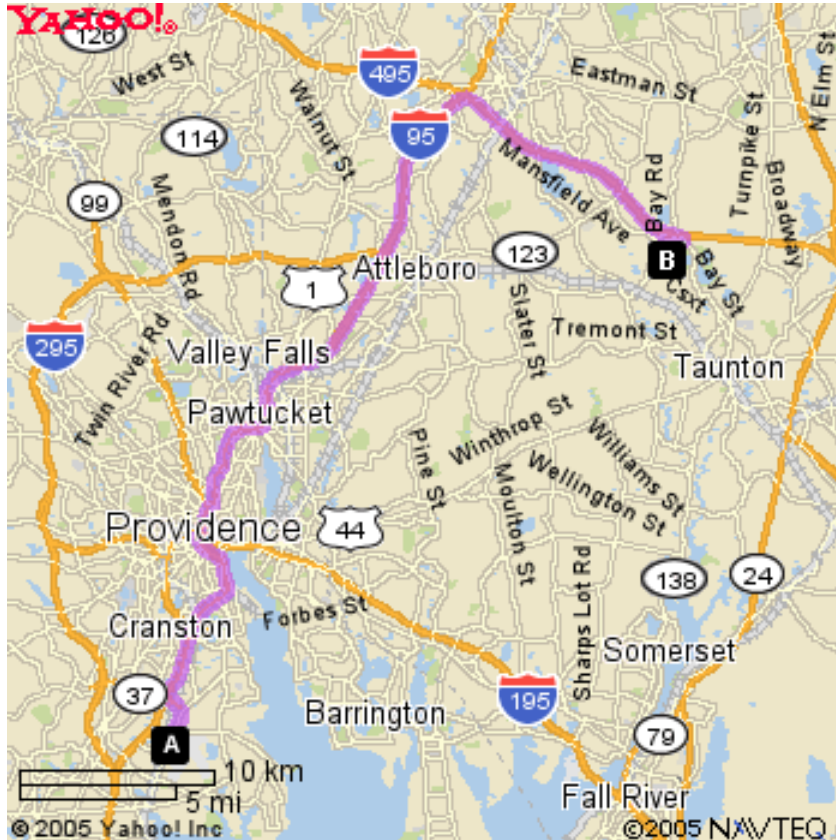

## From TF Green Airport to GDC4S Taunton

GDC4S Building 80, 400 John Quincy Adams Road, Taunton, MA 02780

GDC4S Building 81, 20 Constitution Drive, Taunton, MA. 02780

GDC4S Building 87, Warehouse, 275 John Hancock Road, Taunton, MA. 02780

GDC4S Building 88, 425 John Quincy Adams Road, Taunton, MA. 02780

Start going toward the **AIRPORT EXIT** - go **< 0.1** mi

Bear Right on **POST RD** - go **0.8** mi

Bear Right onto **RI-37 WEST** - go **0.9** mi

Take exit **#4B** onto **I-95 NORTH** - go **23.6** mi

Take exit **#6A** onto **I-495 SOUTH** toward **CAPE COD** - go **8.2** mi

Take exit **#9/BAY ST.** onto **BAY ST** toward **TAUNTON** - go **0.6** mi

Turn Right on **INDUSTRIAL PARK RD** - go **0.3** mi

**INDUSTRIAL PARK RD** becomes **MYLES STANDISH BLVD** - go **0.5** mi

Turn Left on **JOHN QUINCY ADAMS RD** - go **0.6** mi

Arrive at **400 JOHN QUINCY ADAMS RD, TAUNTON**, on the Left